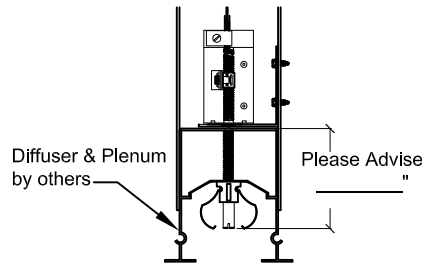

- ☐ **Model BO-PL**
  (with rack & pinion)
  For Plenums of "Ice Tong"
  Style Diffusers

- ☐ **Model BO-896-P**
  (with rack & pinion)
  Tamper proof prison model
  can be used with steel ceilings