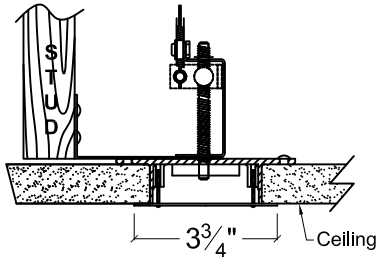

Model BO-300
 (with rack & pinion)

- Concealed in ceiling
 Polished Zinc Cover Plate (std.)

- Concealed in ceiling with mtg. bracket
 Polished Zinc Cover Plate (std.)

- Model BO-R**
 (with rack & pinion)
 Ceiling joists, Above
 lay in Ceilings, Internal
 Plenum Mount,
 Etc.