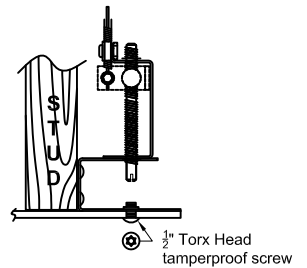

Bowden Cable System Controllers

The United Energetech Bowden Cable System was developed to provide personal convenience and a positive means of individual room or zone temperature control.

CONTROLLERS

Due to continuing research, United Energetech reserves the right to change specifications without notice.

☐ **Model BO-300**
(with rack & pinion)

- ☐ Concealed in ceiling
  Polished Zinc Cover Plate (std.)

- ☐ Concealed in ceiling with mtg. bracket
  Polished Zinc Cover Plate (std.)

- ☐ **Model BO-R**
  (with rack & pinion)
  Ceiling joists, Above
  lay in Ceilings, Internal
  Plenum Mount,
  Etc.

- ☐ **Model BO-150**
  (with rack & pinion)
  Diffuser mount in
  Ceilings

- ☐ **Model BO-896**
  (with rack & pinion)
  Concealed in ceiling

- ☐ **Model BO-PL**
  (with rack & pinion)
  For Plenums of "Ice Tong"
  Style Diffusers

- ☐ **Model BO-896-P**
  (with rack & pinion)
  Tamper proof prison model
  can be used with steel ceilings

- ☐ **Model BO-700**
  Wall mounted in Electrical Box
  with Exposed Control Knob

- ☐ **Model BO-702**
  Concealed in wall with 3-3/4" cover plate

Job Name:	
Location:	
Architect:	
Engineer:	
Contractor:	

DRAWN BY: CLJ	DATE: 8-5-09	REV. DATE: 5-3-13
REV. NO. 9	APPROVED BY: BGT	DWG. NO.: E-11