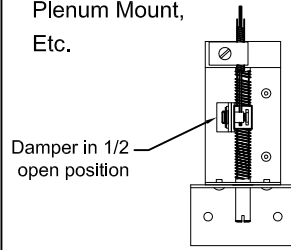

Model BO-300
 (with rack & pinion)

- Concealed in ceiling
 Polished Zinc Cover Plate (std.)

- Concealed in ceiling with mtg. bracket
 Polished Zinc Cover Plate (std.)

- Model BO-R**
 (with rack & pinion)
 Ceiling joists, Above
 lay in Ceilings, Internal
 Plenum Mount,
 Etc.