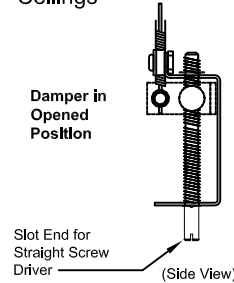

- ☐ **Model BO-150**
  (with rack & pinion)
  Diffuser mount in
  Ceilings

- ☐ **Model BO-896**
  (with rack & pinion)
  Concealed in ceiling