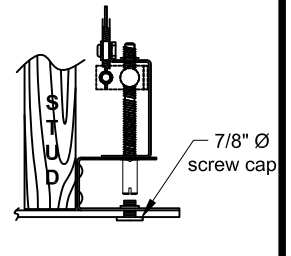

Bowden Cable System Controllers

The United Energetech Bowden Cable System was developed to provide personal convenience and a positive means of individual room or zone temperature control.

CONTROLLERS

Due to continuing research, United Energetech reserves the right to change specifications without notice.

☐ **Model BO-300**
(with rack & pinion)

- ☐ Concealed in ceiling
  Polished Zinc Cover Plate (std.)

- ☐ Concealed in ceiling with mtg. bracket
  Polished Zinc Cover Plate (std.)

- ☐ **Model BO-R**
  (with rack & pinion)
  Ceiling joists, Above
  lay in Ceilings, Internal
  Plenum Mount,
  Etc.

- ☐ **Model BO-150**
  (with rack & pinion)
  Diffuser mount in
  Ceilings

- ☐ **Model BO-896**
  (with rack & pinion)
  Concealed in ceiling

- ☐ **Model BO-PL**
  (with rack & pinion)
  For Plenums of "Ice Tong"
  Style Diffusers

- ☐ **Model BO-896-P**
  (with rack & pinion)
  Tamper proof prison model
  can be used with steel ceilings

- ☐ **Model BO-700**
  Wall mounted in Electrical Box
  with Exposed Control Knob

- ☐ **Model BO-702**
  Concealed in wall with 3-3/4" cover plate

Job Name:	
Location:	
Architect:	
Engineer:	
Contractor:	

DRAWN BY: CLJ	DATE: 8-5-09	REV. DATE: 5-3-13
REV. NO. 9	APPROVED BY: BGT	DWG. NO.: E-11