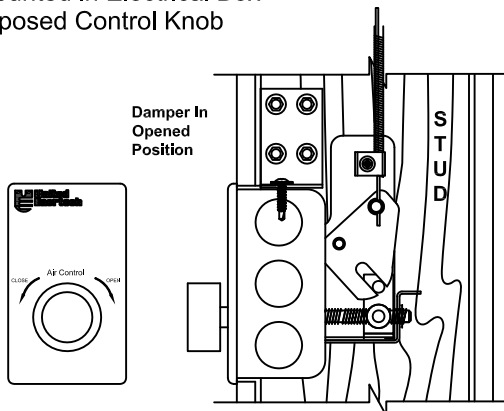

- Model BO-150**
 (with rack & pinion)
 Diffuser mount in
 Ceilings

- Model BO-896**
 (with rack & pinion)
 Concealed in ceiling

- Model BO-PL**
 (with rack & pinion)
 For Plenums of "Ice Tong"
 Style Diffusers

- Model BO-896-P**
 (with rack & pinion)
 Tamper proof prison model
 can be used with steel ceilings

- Model BO-700**
 Wall mounted in Electrical Box
 with Exposed Control Knob

- Model BO-702**
 Concealed in wall with 3-3/4" cover plate