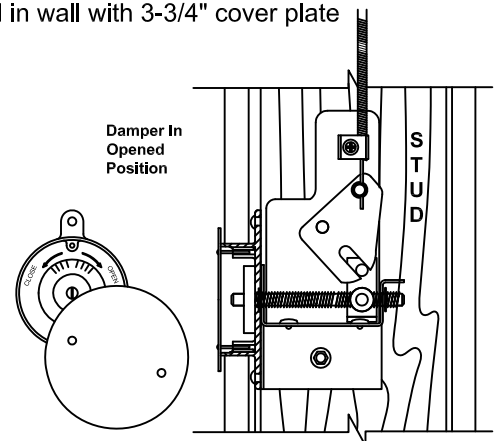

- Model BO-896-P**
 (with rack & pinion)
 Tamper proof prison model
 can be used with steel ceilings

- Model BO-700**
 Wall mounted in Electrical Box
 with Exposed Control Knob

- Model BO-702**
 Concealed in wall with 3-3/4" cover plate