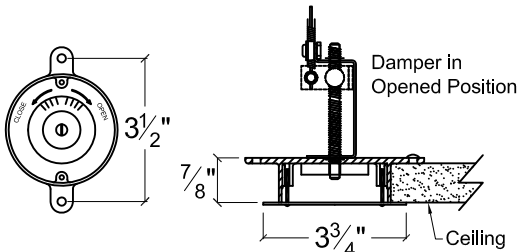

Model BO-300
 (with rack & pinion)

- Concealed in ceiling
 Polished Zinc Cover Plate (std.)

- Concealed in ceiling with mtg. bracket
 Polished Zinc Cover Plate (std.)

- Model BO-R**
 (with rack & pinion)
 Ceiling joists, Above
 lay in Ceilings, Internal
 Plenum Mount,
 Etc.